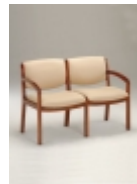

www.medsourcerental.com

MEDSource Inc.

Trilogy

Trilogy offers a single guest chair, two seat settee and a Bariatric chair. Trilogy has an ingenious way of attaching multiple chairs together with our exclusive Trilogy Spacer. To assemble is simple with one person, a mallet, no hardware and only a few minutes. It's a snap.

Features:

- Over 200 standard fabrics, faux leathers and authentic leathers
- Anti microbial, bacterial and cleanable Studio Collection Faux Leather.
- Momentum and CF Stinson Graded in Fabric Program.
- 15 different OCI Wood Finishes from which to choose.
- Exceptional lumbar support with a generously size seat and back
- Choose an Inner, Corner, End table or Spacer to create the ultimate reception area.
- TB133 Tested and Approved